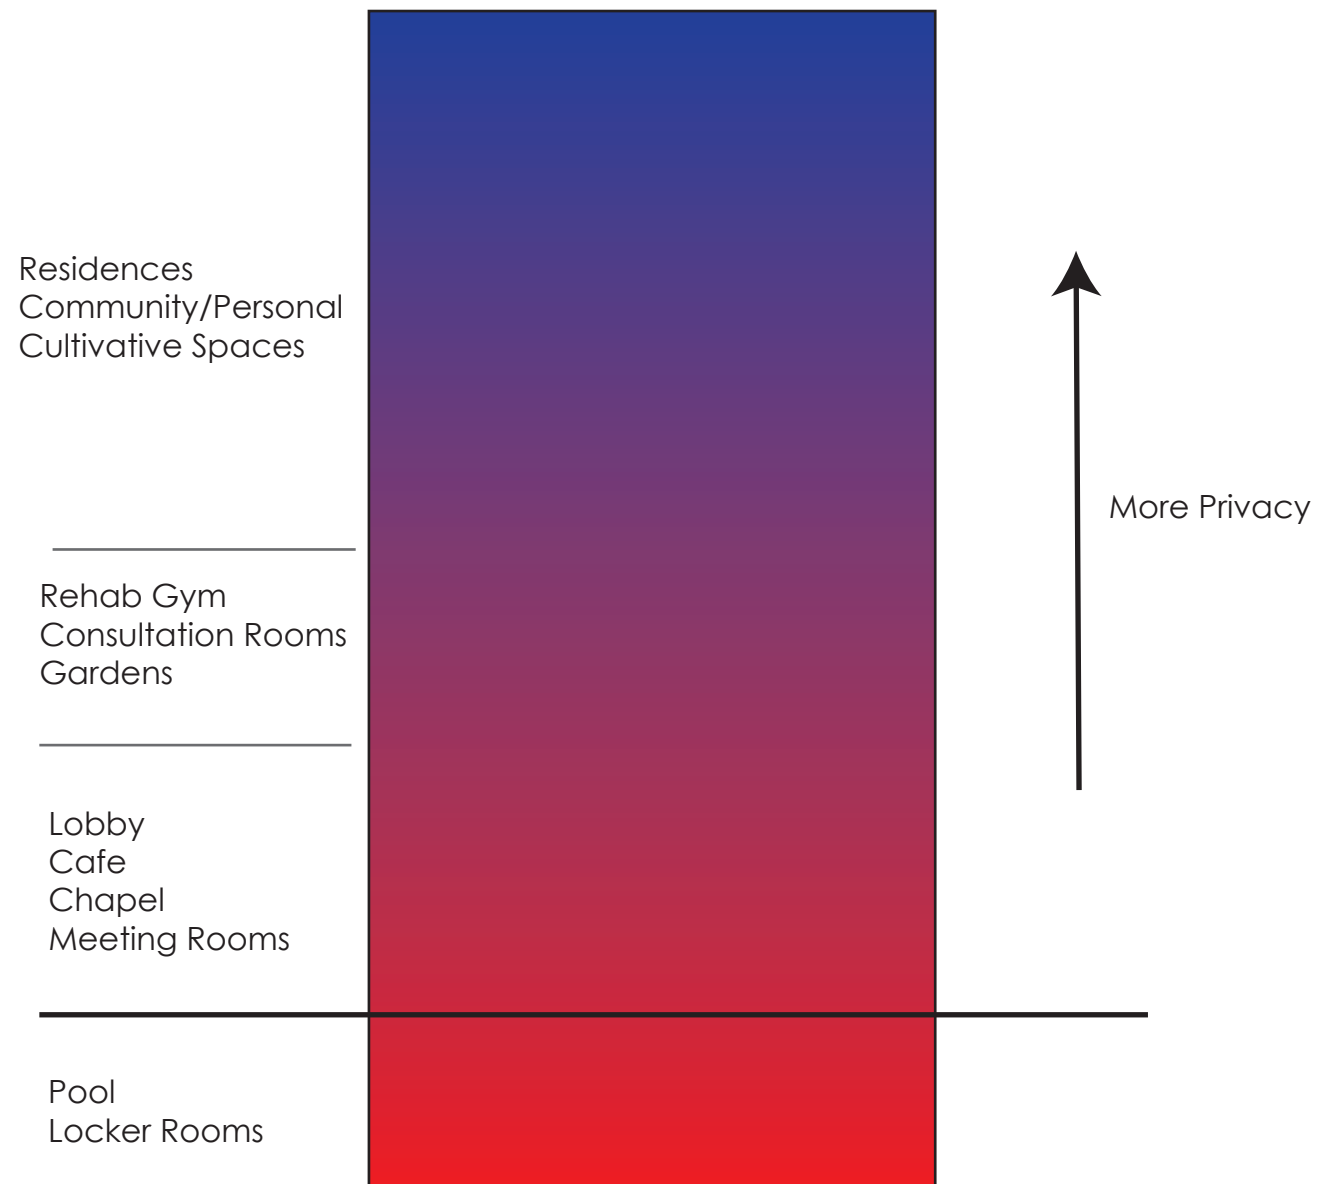

# Sidelines

Arch 3010 | University of Virginia School of Architecture

Jamar Moore

10.25.2011

- Chapel
- Residences
- Lobby
- Rehab Gym
- Gardens/Open Spaces
- Cafe/Classrooms/ Meeting Rooms

Cultivation Spaces Relative to the Highline