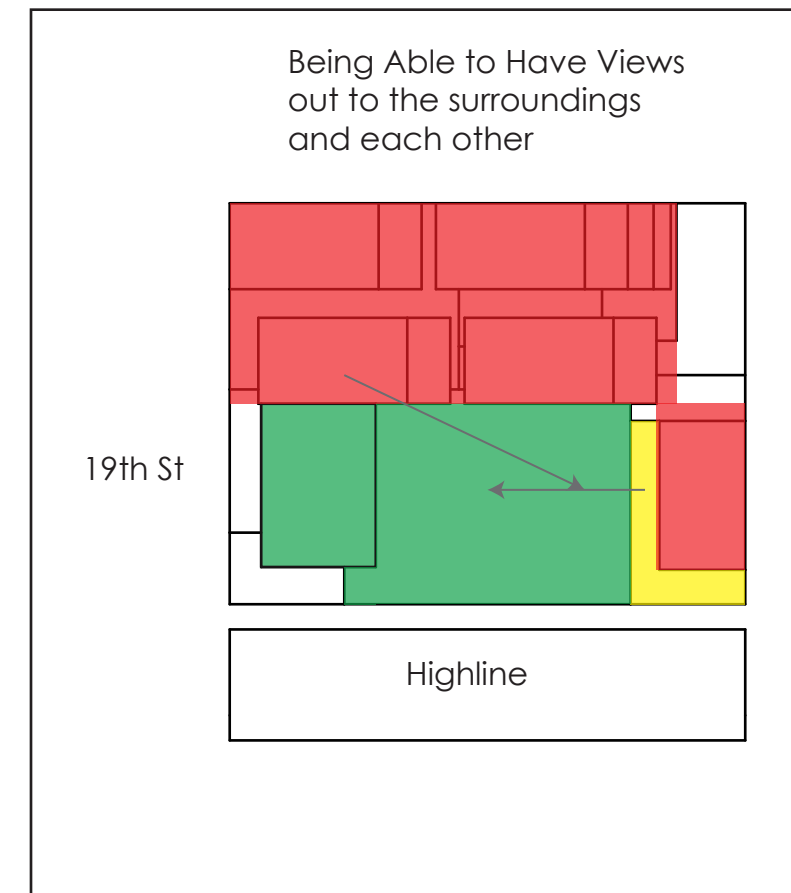

# Sidelines

Arch 3010 | University of Virginia School of Architecture

Jamar Moore

10.25.2011

- Chapel
- Residences
- Lobby
- Rehab Gym
- Gardens/Open Spaces
- Cafe/Classrooms/ Meeting Rooms

Cultivation Spaces Relative to the Highline