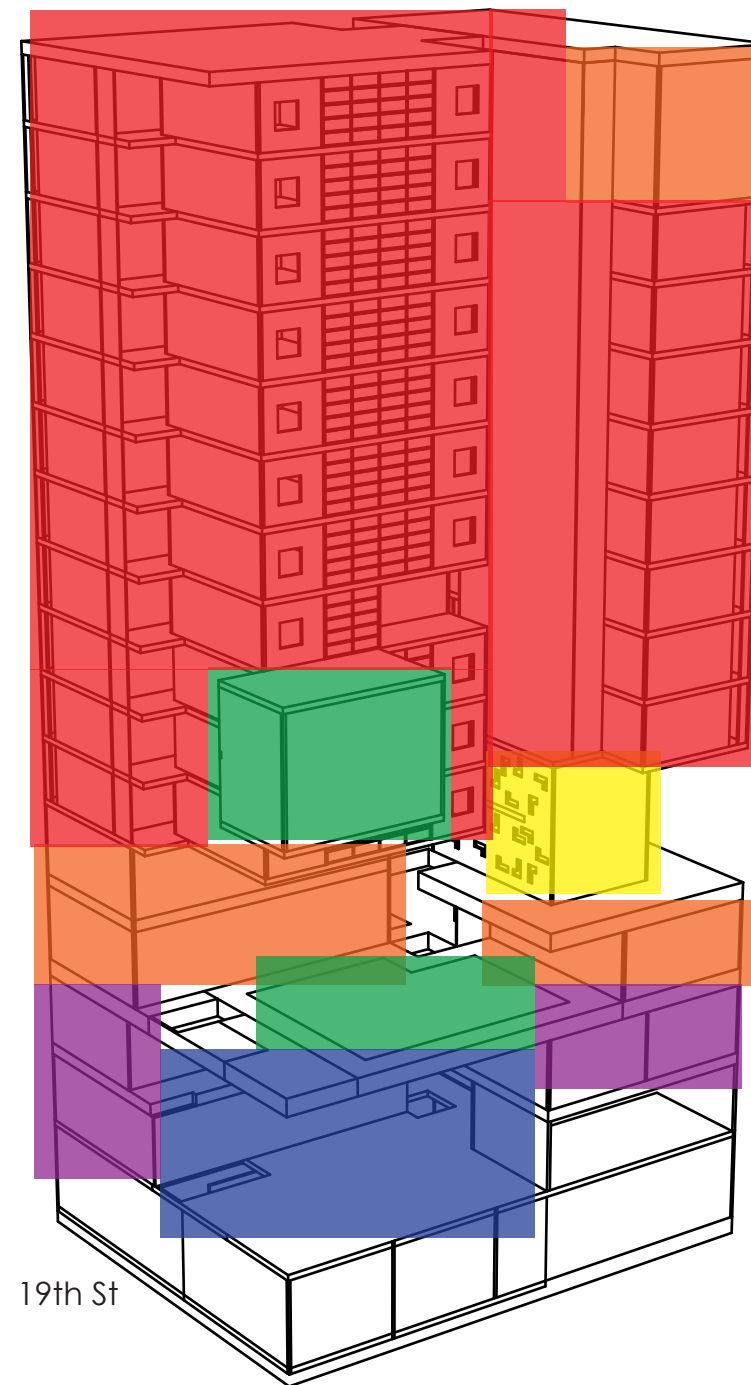

# Sidelines

Arch 3010 | University of Virginia School of Architecture

Jamar Moore

10.25.2011

- Chapel
- Residences
- Lobby
- Rehab Gym
- Gardens/Open Spaces
- Cafe/Classrooms/ Meeting Rooms

Cultivation Spaces Relative to the Highline